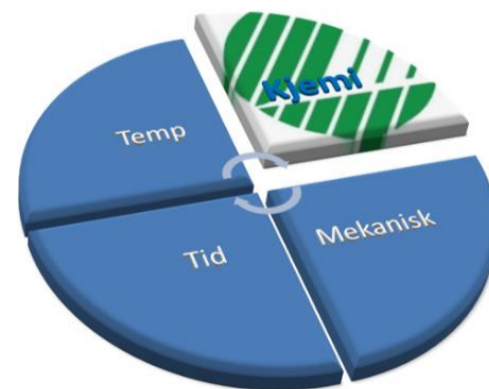

Blanding	Vann %	Kjemi %	Riktig dosering er avgjørende for resultatet							
			750mL		1 Liter		5 Liter		10 Liter	
			Vann	Kjemi	Vann	Kjemi	Vann	Kjemi	Vann	Kjemi
1:1	50%	50%	375ml	375ml	500ml	500ml	2.5L	2.5L	5L	5L
1:2	67%	33%	500ml	250ml	667ml	333ml	3.33L	1.67L	6.7L	3.3L
1:4	80%	20%	600ml	150ml	800ml	200ml	4L	1L	8L	2L
1:5	83%	17%	625ml	125ml	834ml	166ml	4.167L	833ml	9.34L	1.66L
1:9	90%	10%	675ml	75ml	900ml	100ml	4.5L	500ml	9L	1L
1:10	91%	9%	682ml	68ml	910ml	90ml	4.545L	454ml	9.09L	910ml
1:16	94%	6%	706ml	44ml	940ml	60ml	4.7L	300ml	9.41L	590ml
1:20	95%	5%	714.3ml	35.7ml	950ml	50ml	4.75L	250ml	9.5L	500ml
1:32	97%	3%	727.3ml	22.7ml	970ml	30ml	4.85L	150ml	9.7L	300ml
1:40	97.50%	2.5%	732ml	18ml	975ml	25ml	4.875L	125ml	9.75L	250ml
1:50	98%	2%	735.3ml	14.7ml	980ml	20ml	4.9L	100ml	9.8L	200ml
1:64	98.50%	1.5%	738.5ml	11.5ml	985ml	15ml	4.925L	75ml	9.85L	150ml
1:80	98.75%	1.25%	740.75ml	9.25ml	988ml	12ml	4.938L	62ml	9.875L	125ml
1:100	99%	1%	742.6ml	7.4ml	990ml	10ml	4.95L	50ml	9.9L	100ml
1:120	>99%	0.8%	744ml	6ml	992ml	8ml	4.96L	40ml	9.92L	80ml
1:200	>99%	0.5%	746.3ml	3.7ml	995ml	5ml	4.975L	25ml	9.95L	50ml
1:250	>99%	0.4%	747ml	3ml	996ml	4ml	4.98L	20ml	9.96L	40ml
1:300	>99%	0.33%	747.5ml	2.5ml	997ml	3ml	4.983L	17ml	9.967L	33ml
1:400	>99%	0.25%	748ml	2.0ml	997.5ml	2.5ml	4.9875L	12.5ml	9.975L	25ml

pH skala

For mer informasjon om våre produkter og deres doseringsmuligheter, vennligst kontakt Premiere Produkter via e-post eller telefon.