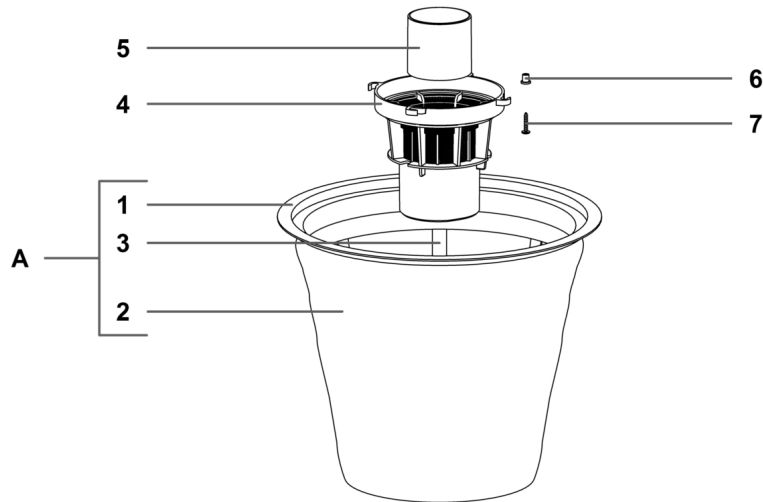

Ref. K	Part n.	Part n. 2	Description	Quantity	Validity		Price
					From	To	
A	FTDP28733		KIT RING+FILT+BASK.400 CONIC.SAN	1,00			--
0001	MPVR35807		FILTER RING 400	1,00			--
0002	FTDP00523		FILTER POLY AN4-600 CON REG H320	1,00			--
0003	MPVR09199		CONICAL BASKET 400	1,00			--
0004	MPVR40521		NET ANTIFOAM BODY HIGH	1,00			--
0005	RCGR40008		HIGH FLOAT 99 W/GASKET 37 SHA	1,00			--
0006	MPVR35796		BUSHING PLASTIC SLEEVE D.8	4,00			--
0007	VTVT36751		SCREW SCREW PAT TMT PHL 5X25	4,00			--