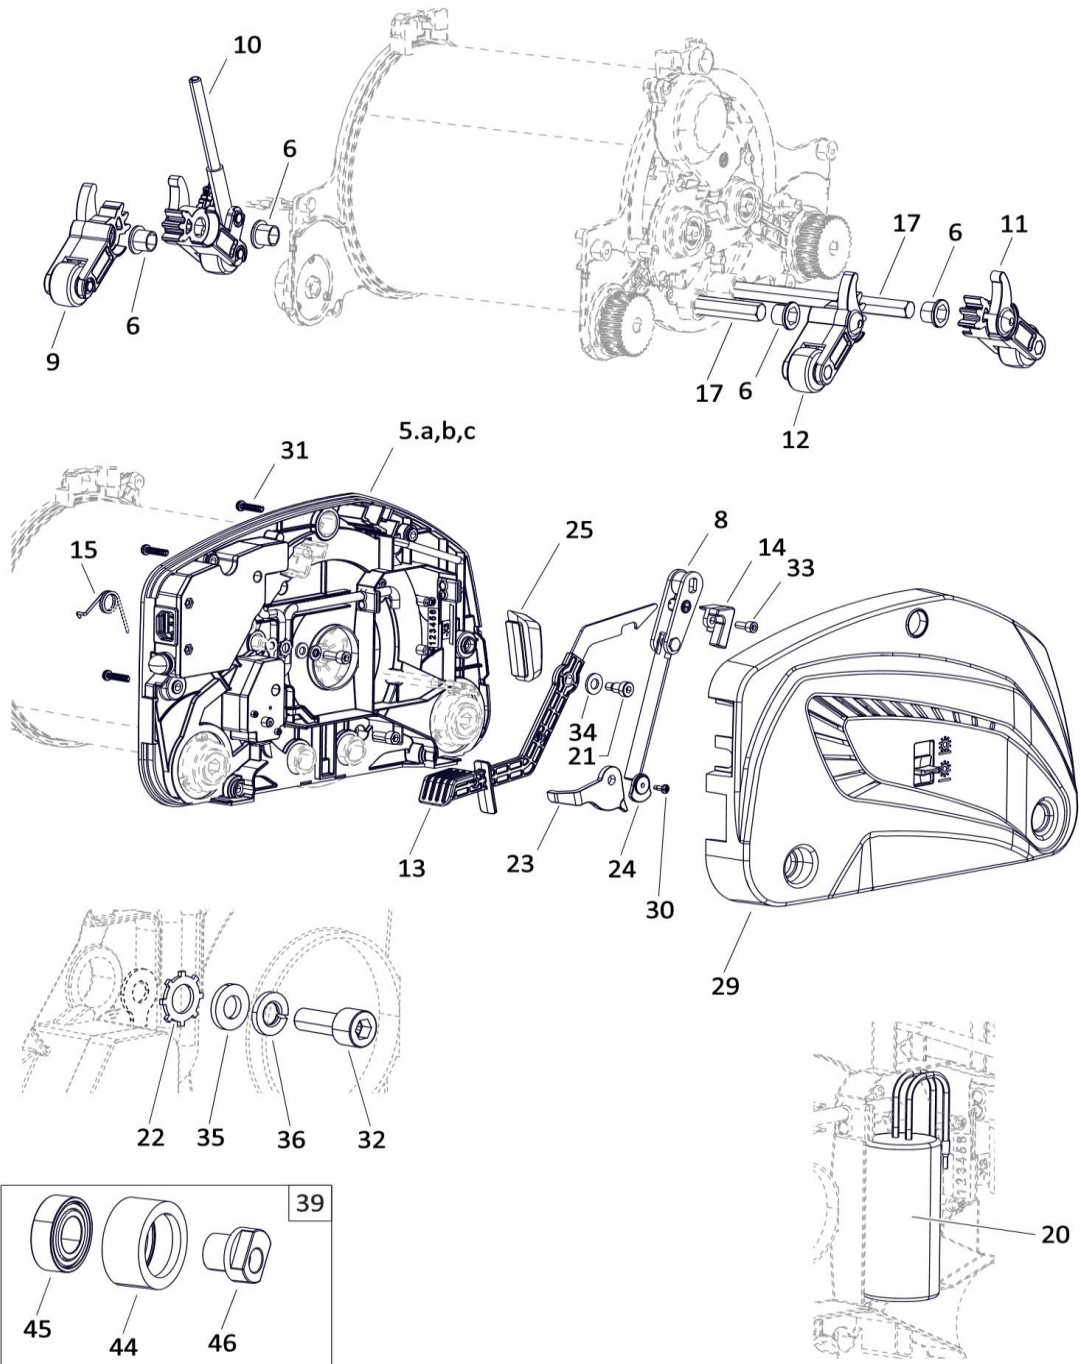

Tacony CFC		CHASSIS - BASE ASSEMBLY - 240, 340 & 440	
Drawing Number:			
Machine	MWPRO240..../340..../440....		
Date:	04/05/2023	Description of Change	ECN No.
Drawing Issue:	B		
Modified By:	J. CLARKE