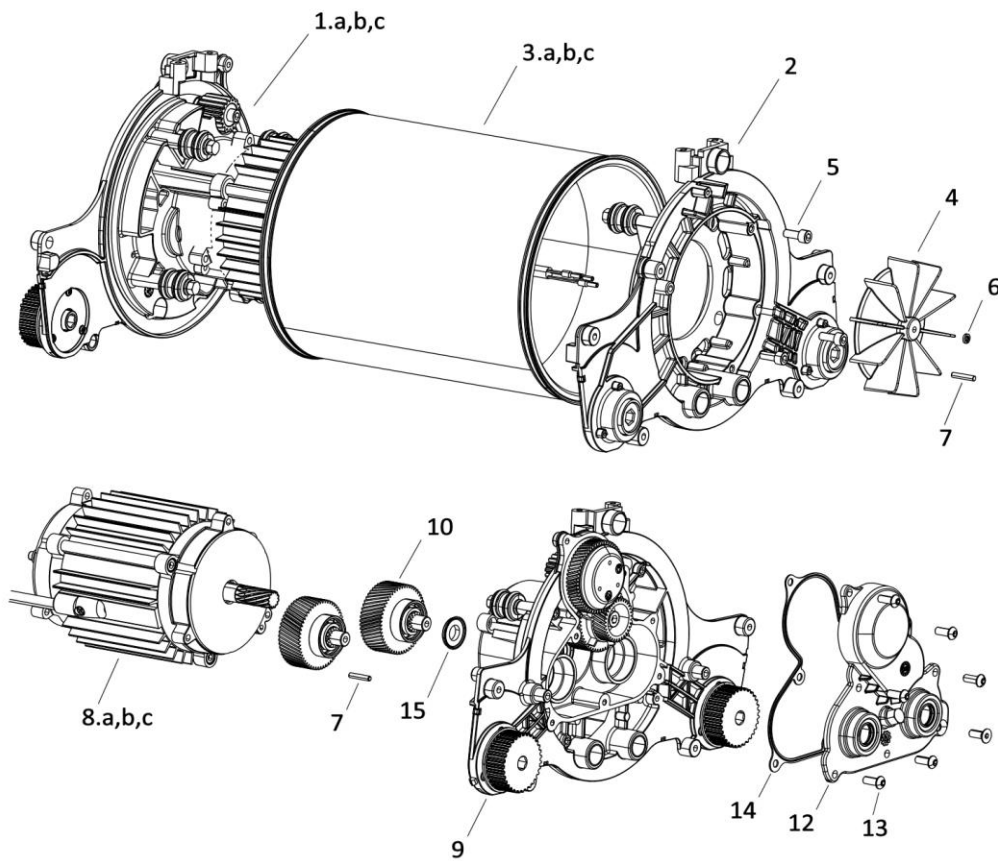

Tacony CFC		CHASSIS - DRIVE ASSY & MOTOR ASSY	
Drawing Number:			
Machine	MWPRO240..../340..../440....		
Date:	04/05/2023	Description of Change	ECN No.
Drawing Issue:	B		
Modified By:	J. CLARKE