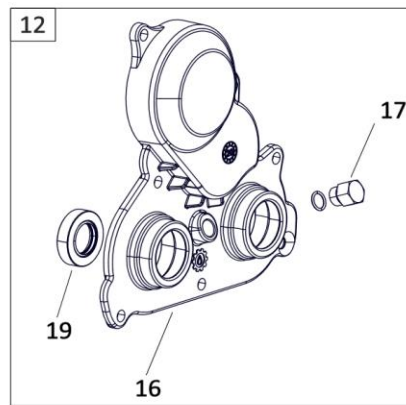

Tacony CFC		CHASSIS - DRIVE ASSY & MOTOR ASSY	
Drawing Number:			
Machine	MWPRO240..../340..../440....		
Date:	04/05/2023	Description of Change	ECN No.
Drawing Issue:	B		
Modified By:	J. CLARKE