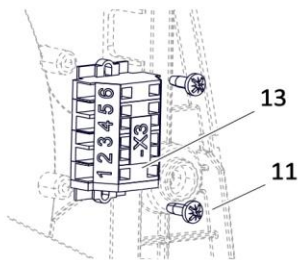

BLANK PAGE

Ref. No.	Part No.	Part Description	Qty
		Chassis - Housing Idle Assy	
1	90-1028-0000	Housing Idle	1
2.a	90-0200-0000	Circuit Breaker - 5A (240)	1
2.b	90-0394-0000	Circuit Breaker - 6A (340)	1
2.c	90-0318-0000	Circuit Breaker - 7A (440)	1
3	90-0772-0000	Nut Circuit Breaker	1
4	90-0773-0000	Cap Circuit Breaker	1
5	90-1030-0000	C14 Connector	1
6	90-1031-0000	Cover Connector	1
7	90-0775-0000	Lever Switch Actuation New	1
8	90-0926-0000	Cover Switch	1
9	90-0927-0000	Seal Connector	1
10	90-0297-0000	Nut Insulation	2
11	90-0183-0000	Crph Self Tap Screw - Ss304 - 3.5X9.5 - F	4
12	90-0283-0000	Limit Switch Assembly	1
13	90-0928-0000	Terminal Block Assy	1
14	90-1032-0000	Cable Assy Ca02-(X2,F1 To S1,S2)	1
15	90-0777-0000	Cable Assy Ca03-(S1,S2 To X3)	1
16	90-1033-0000	Cable Assy Ca01-(X2 To F1)	1
17	90-0929-0000	Grommet Electrical	2
18	90-0261-0000	Hex Soc Csk Screw - Ss304 - M5X25	2
19	90-0779-0000	Cable Assy Ca-04-(X3 To F2,P1)	1
20	90-0780-0000	Cable Assy-Ca07 (X3 To C1) (For 34)	1
		Note: Item No. 20 is not shown in the figure.	