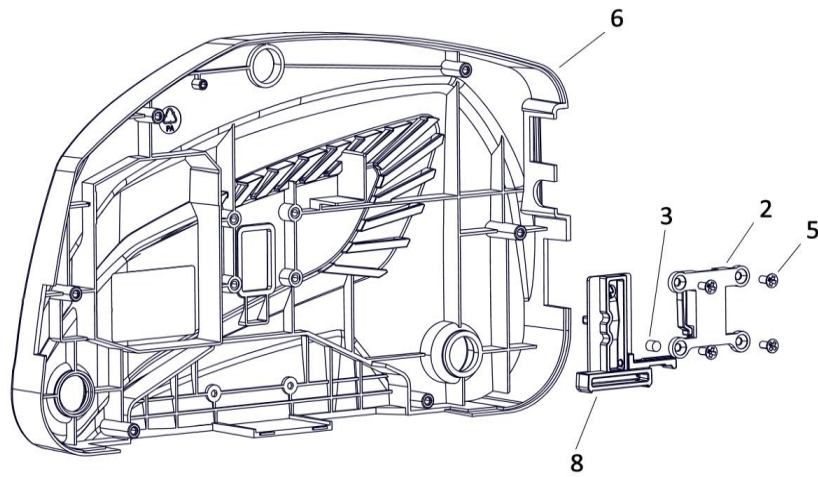

Tacony CFC	CHASSIS - COVER ASSEMBLY - DRIVE & IDLE		
Drawing Number:			
Machine	MWPRO240..../340..../440....		
Date:	04/05/2023	Description of Change	ECN No.
Drawing Issue:	B		
Modified By:	J. CLARKE