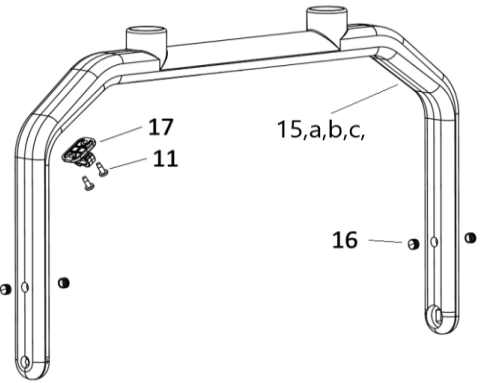

Tacony CFC		HANDLE ASSEMBLY - 240, 340 & 440	
Drawing Number:			
Machine	MWPRO240..../340...../440.....		
Date:	04/05/2023	Description of Change	ECN No.
Drawing Issue:	B		
Modified By:	J. CLARKE