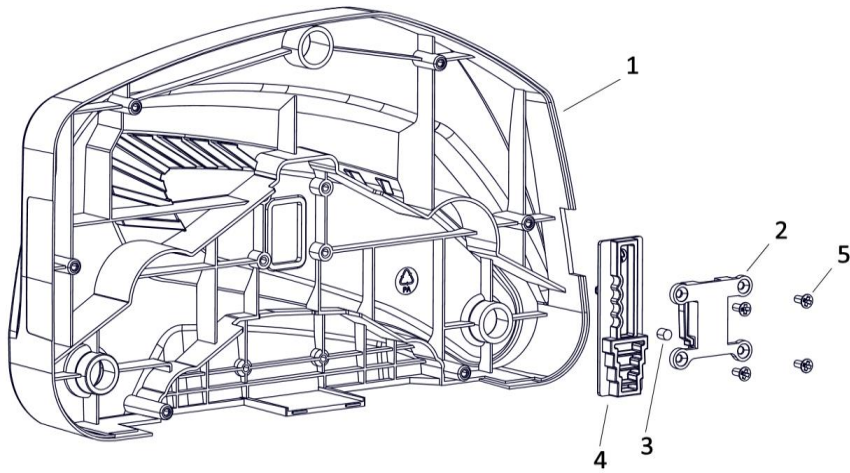

Tacony CFC	CHASSIS - COVER ASSEMBLY - DRIVE & IDLE		
Drawing Number:			
Machine	MWPRO240..../340..../440....		
Date:	04/05/2023	Description of Change	ECN No.
Drawing Issue:	B		
Modified By:	J. CLARKE