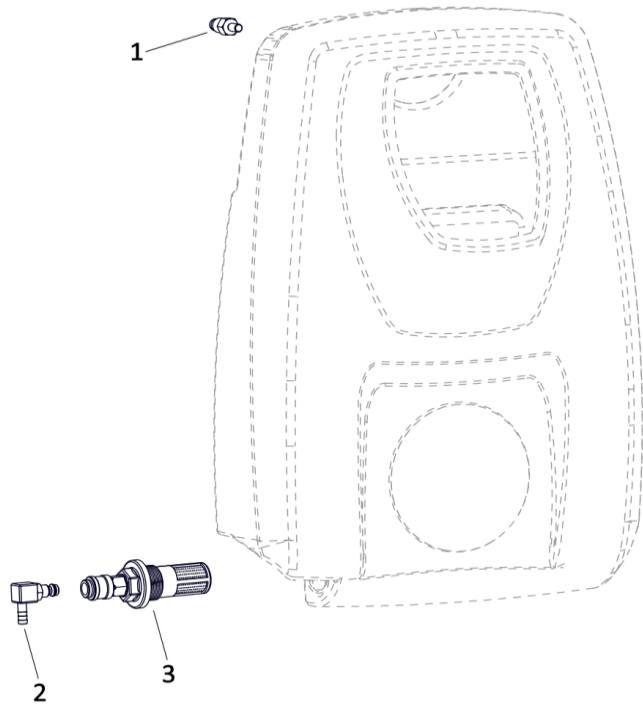

Tacony CFC		TANK ASSEMBLY - 4L	
Drawing Number:			
Machine	MWPRO240..../340...../440.....		
Date:	04/05/2023	Description of Change	ECN No.
Drawing Issue:	B		
Modified By:	J. CLARKE