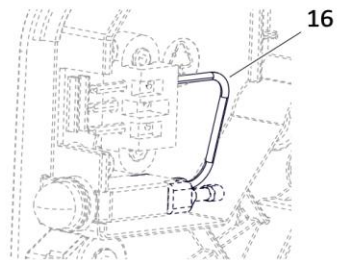

Tacony CFC		CHASSIS - HOUSING IDLE ASSY	
Drawing Number:			
Machine	MWPRO240..../340..../440....		
Date:	04/05/2023	Description of Change	ECN No.
Drawing Issue:	B		
Modified By:	J. CLARKE