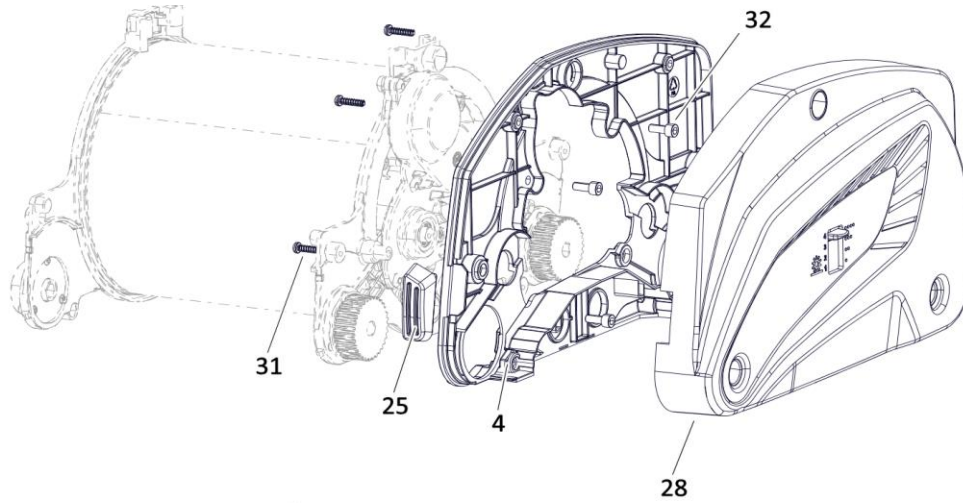

Tacony CFC	CHASSIS - BASE ASSEMBLY - 240, 340 & 440		
Drawing Number:			
Machine	MWPRO240..../340..../440....		
Date:	04/05/2023	Description of Change	ECN No.
Drawing Issue:	B		
Modified By:	J. CLARKE