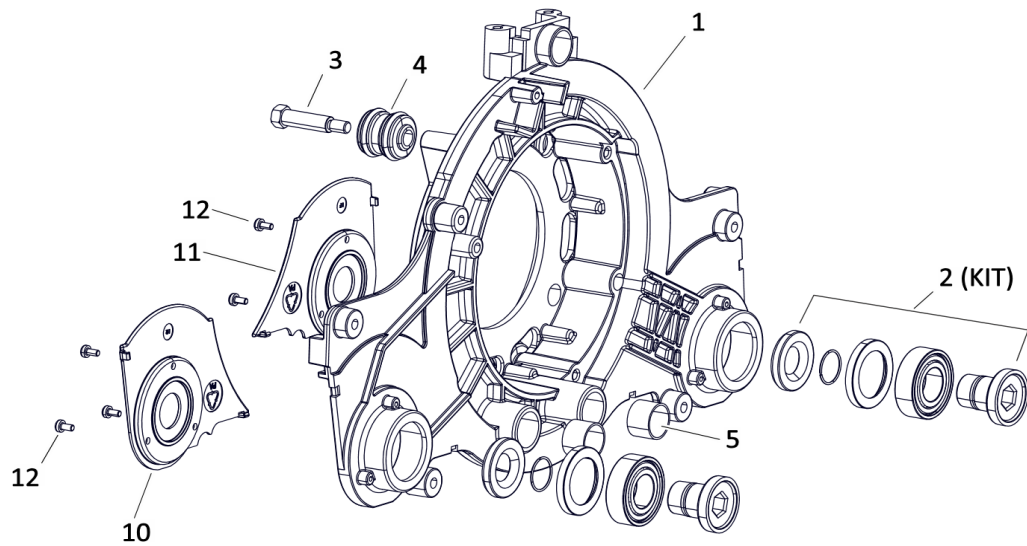

Tacony CFC		HOUSING BASE IDLE	
Drawing Number:			
Machine	MWPRO240..../340...../440.....		
Date:	04/05/2023	Description of Change	ECN No.
Drawing Issue:	B		
Modified By:	J. CLARKE