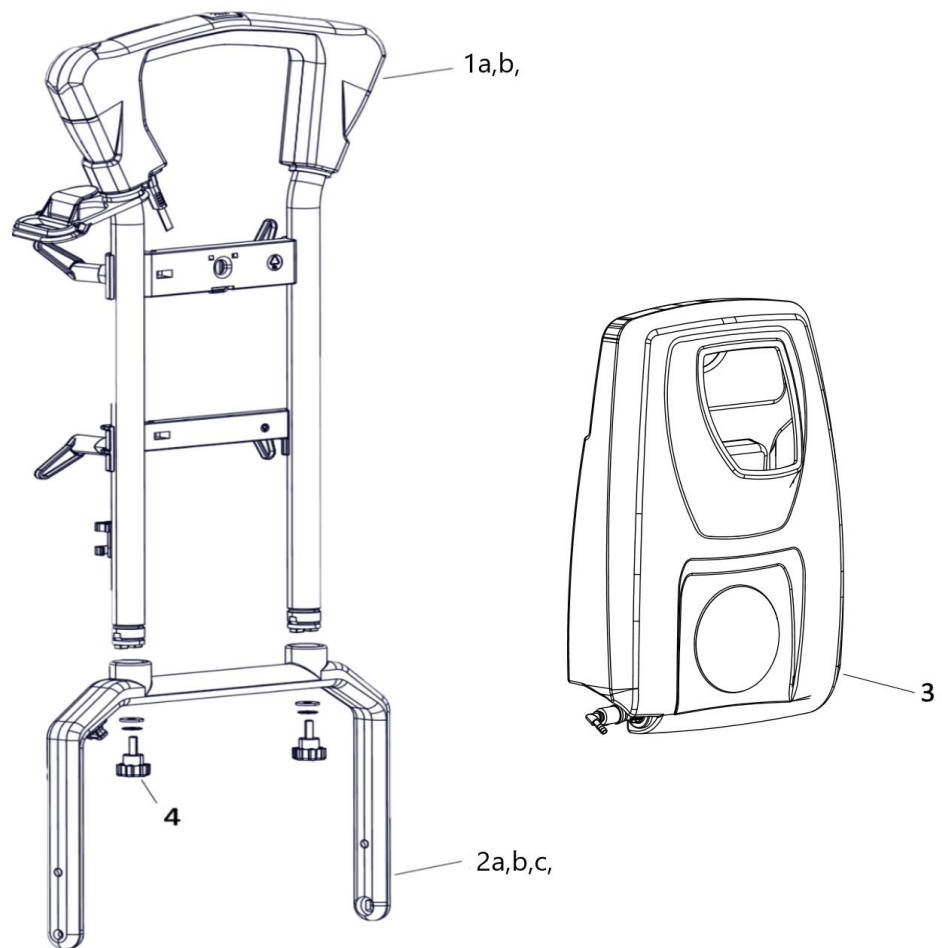

Tacony CFC	HANDLE ASSEMBLY - 240, 340 & 440		
Drawing Number:			
Machine	MWPRO240..../340...../440.....		
Date:	04/05/2023	Description of Change	ECN No.
Drawing Issue:	B		
Modified By:	J. CLARKE