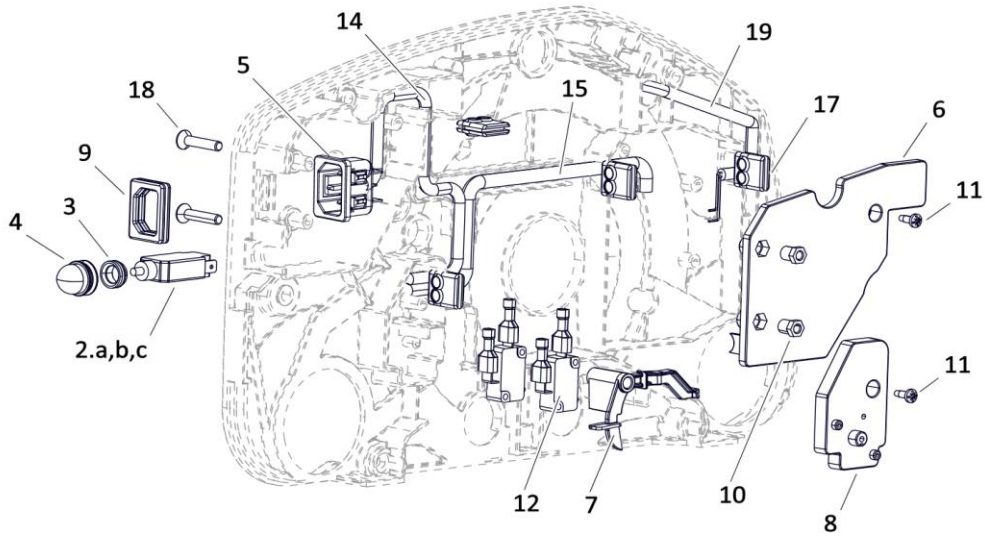

Tacony CFC		CHASSIS - HOUSING IDLE ASSY	
Drawing Number:			
Machine	MWPRO240..../340..../440....		
Date:	04/05/2023	Description of Change	ECN No.
Drawing Issue:	B		
Modified By:	J. CLARKE