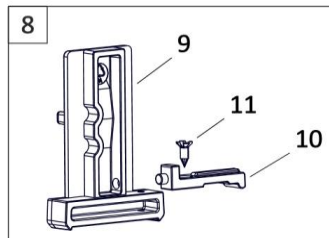

Tacony CFC	CHASSIS - COVER ASSEMBLY - DRIVE & IDLE		
Drawing Number:			
Machine	MWPRO240..../340..../440....		
Date:	04/05/2023	Description of Change	ECN No.
Drawing Issue:	B		
Modified By:	J. CLARKE