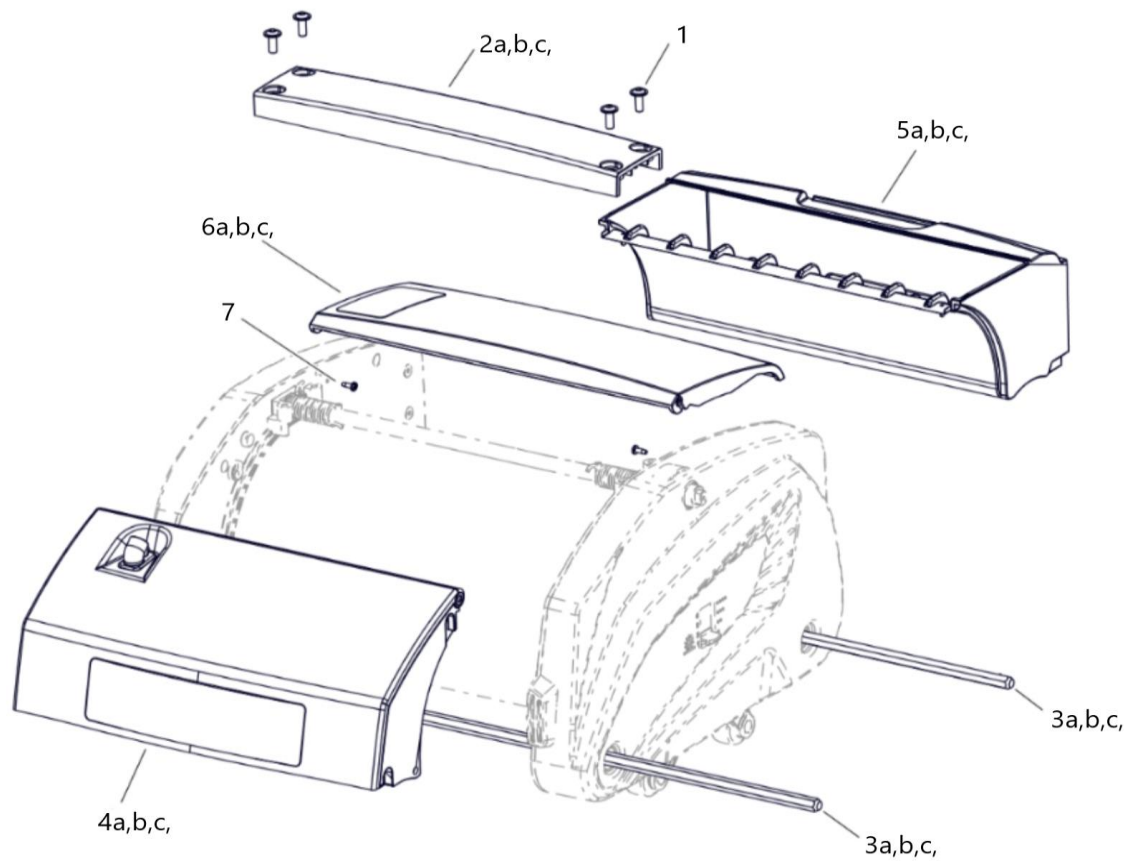

Tacony CFC		CHASSIS - 240, 340 & 440	
Drawing Number:			
Machine	MWPRO240..../340...../440.....		
Date:	04/05/2023	Description of Change	ECN No.
Drawing Issue:	B		
Modified By:	J. CLARKE