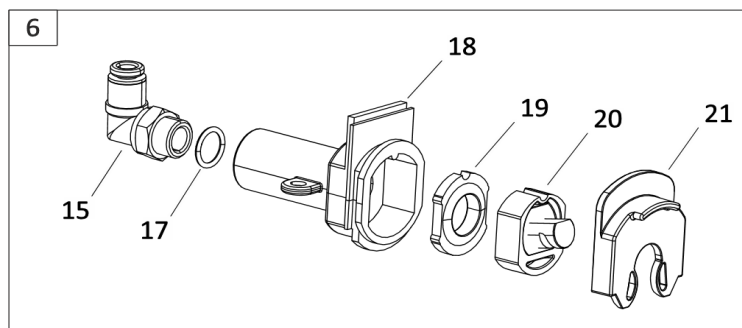

Tacony CFC		PUMP HOUSING 240	
Drawing Number:			
Machine	MWPRO240..../340..../440.....		
Date:	04/05/2023	Description of Change	ECN No.
Drawing Issue:	B		
Modified By:	J. CLARKE