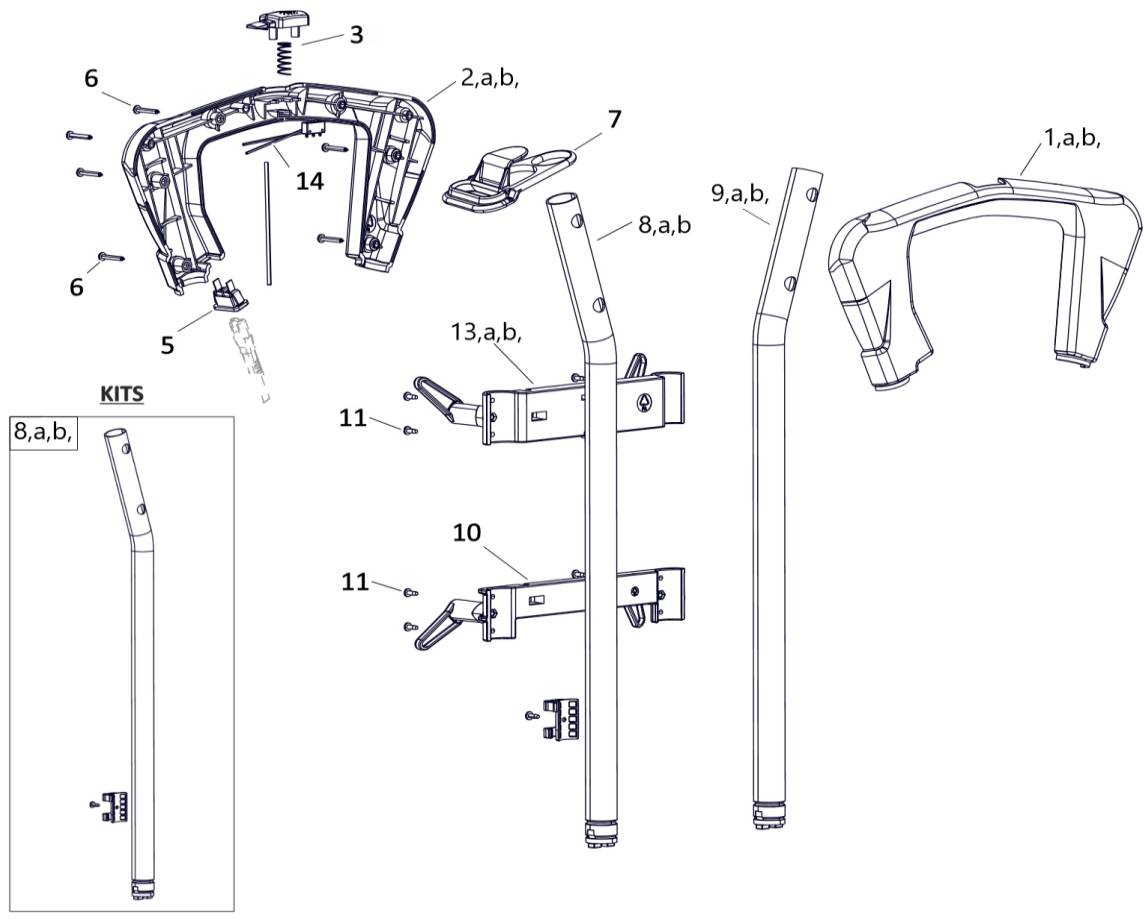

Tacony CFC		HANDLE ASSEMBLY - 240, 340 & 440	
Drawing Number:			
Machine	MWPRO240..../340...../440.....		
Date:	04/05/2023	Description of Change	ECN No.
Drawing Issue:	B		
Modified By:	J. CLARKE