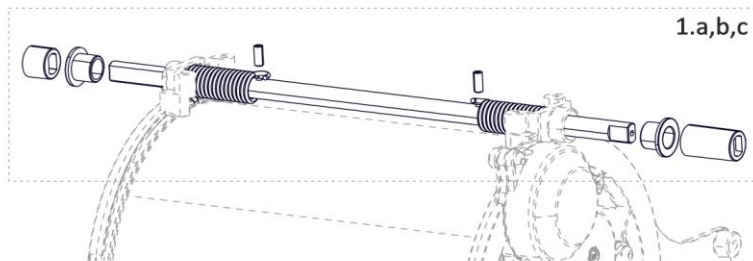

Tacony CFC	CHASSIS - BASE ASSEMBLY - 240, 340 & 440		
Drawing Number:			
Machine	MWPRO240..../340..../440....		
Date:	04/05/2023	Description of Change	ECN No.
Drawing Issue:	B		
Modified By:	J. CLARKE