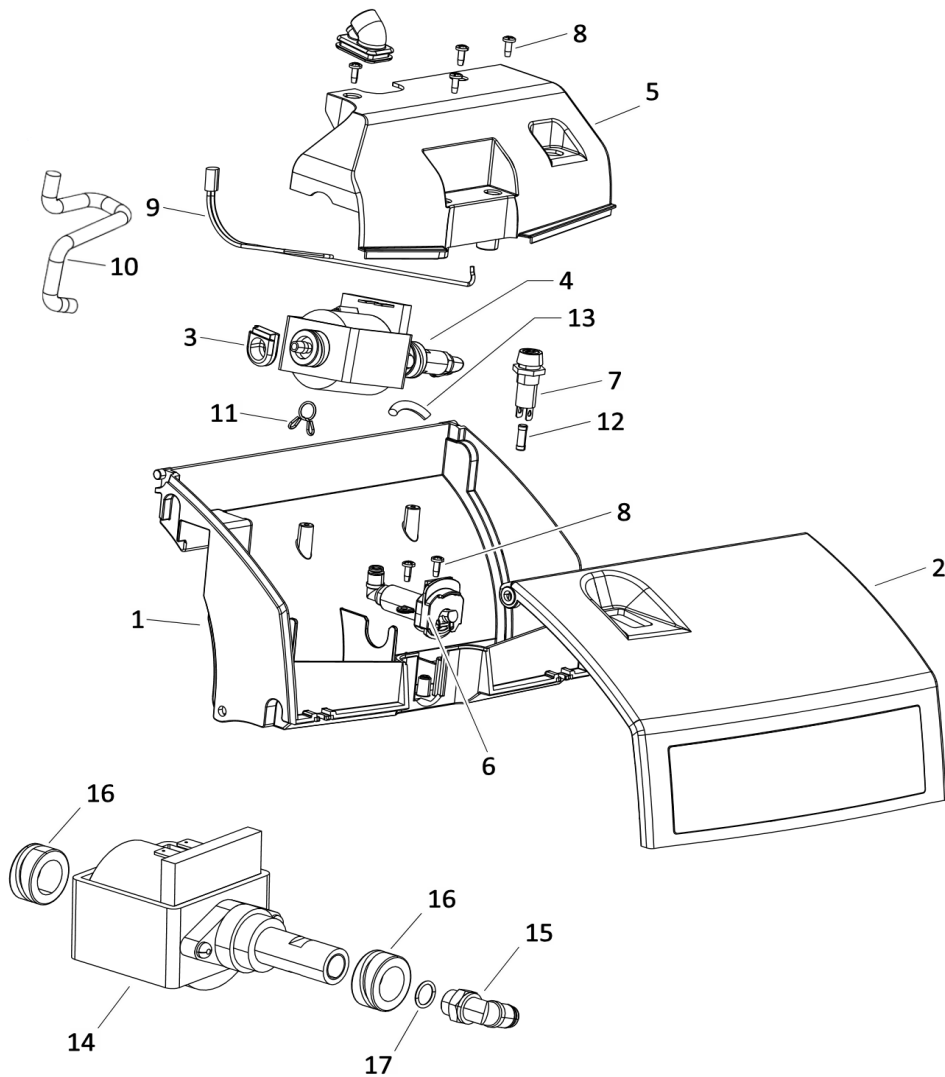

Tacony CFC		PUMP HOUSING 240	
Drawing Number:			
Machine	MWPRO240..../340..../440.....		
Date:	04/05/2023	Description of Change	ECN No.
Drawing Issue:	B		
Modified By:	J. CLARKE