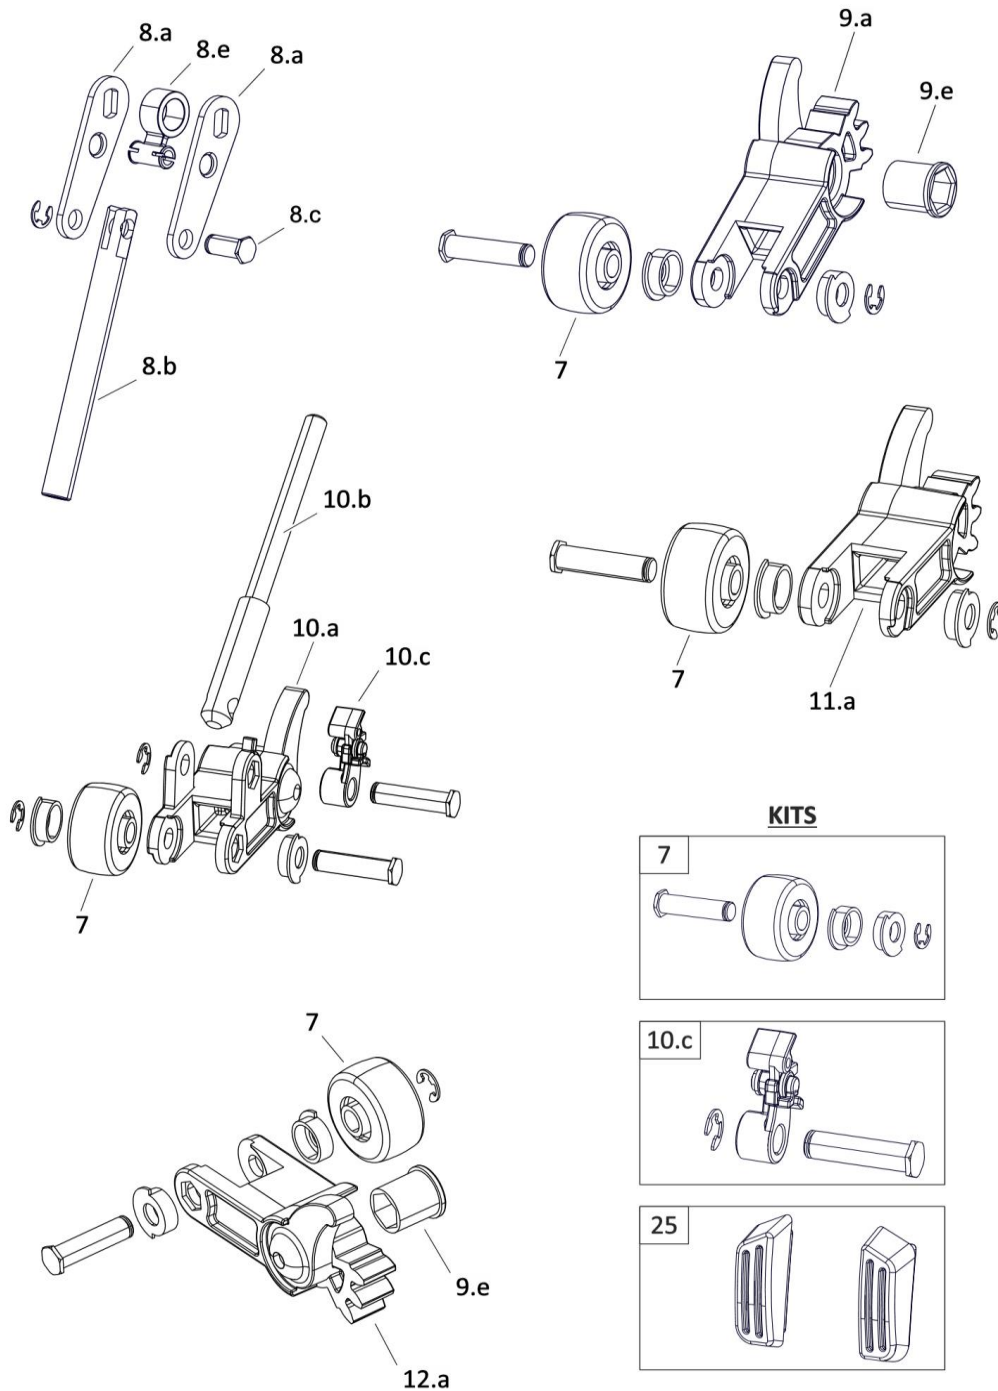

Tacony CFC		CHASSIS - BASE ASSEMBLY - 240, 340 & 440	
Drawing Number:			
Machine	MWPRO240..../340..../440.....		
Date:	04/05/2023	Description of Change	ECN No.
Drawing Issue:	B		
Modified By:	J. CLARKE