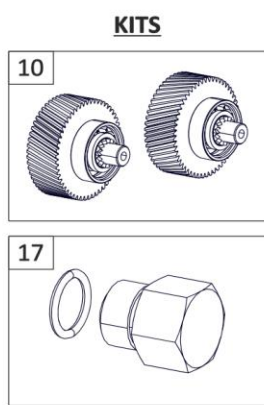

Tacony CFC		CHASSIS - DRIVE ASSY & MOTOR ASSY	
Drawing Number:			
Machine	MWPRO240..../340..../440....		
Date:	04/05/2023	Description of Change	ECN No.
Drawing Issue:	B		
Modified By:	J. CLARKE