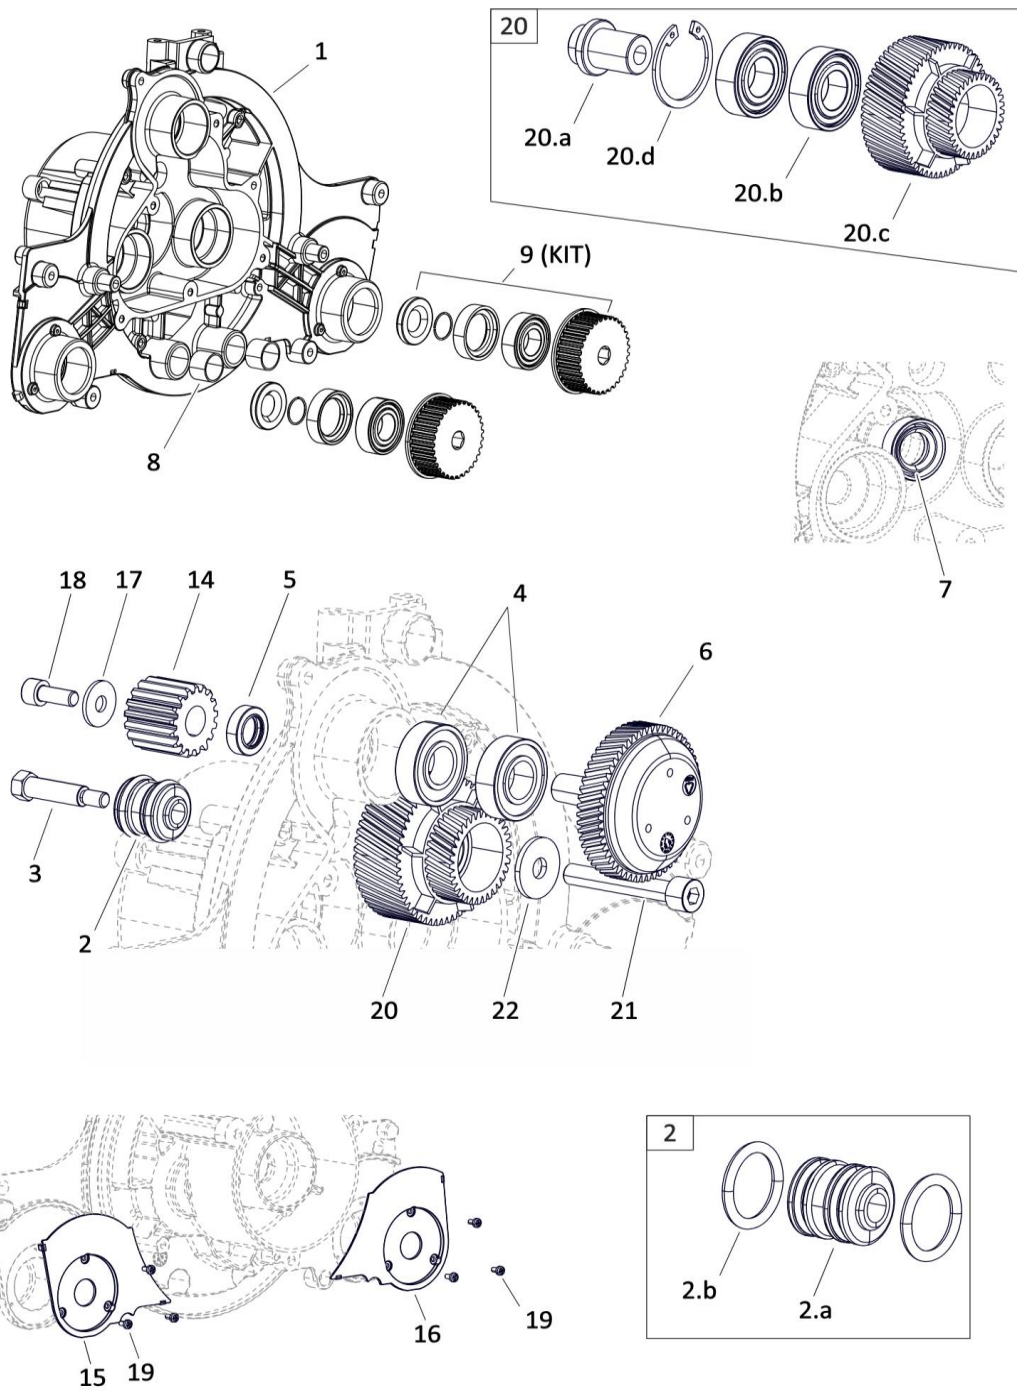

Tacony CFC		HOUSING BASE DRIVE	
Drawing Number:			
Machine	MWPRO240..../340..../440....		
Date:	04/05/2023	Description of Change	ECN No.
Drawing Issue:	B		
Modified By:	J. CLARKE