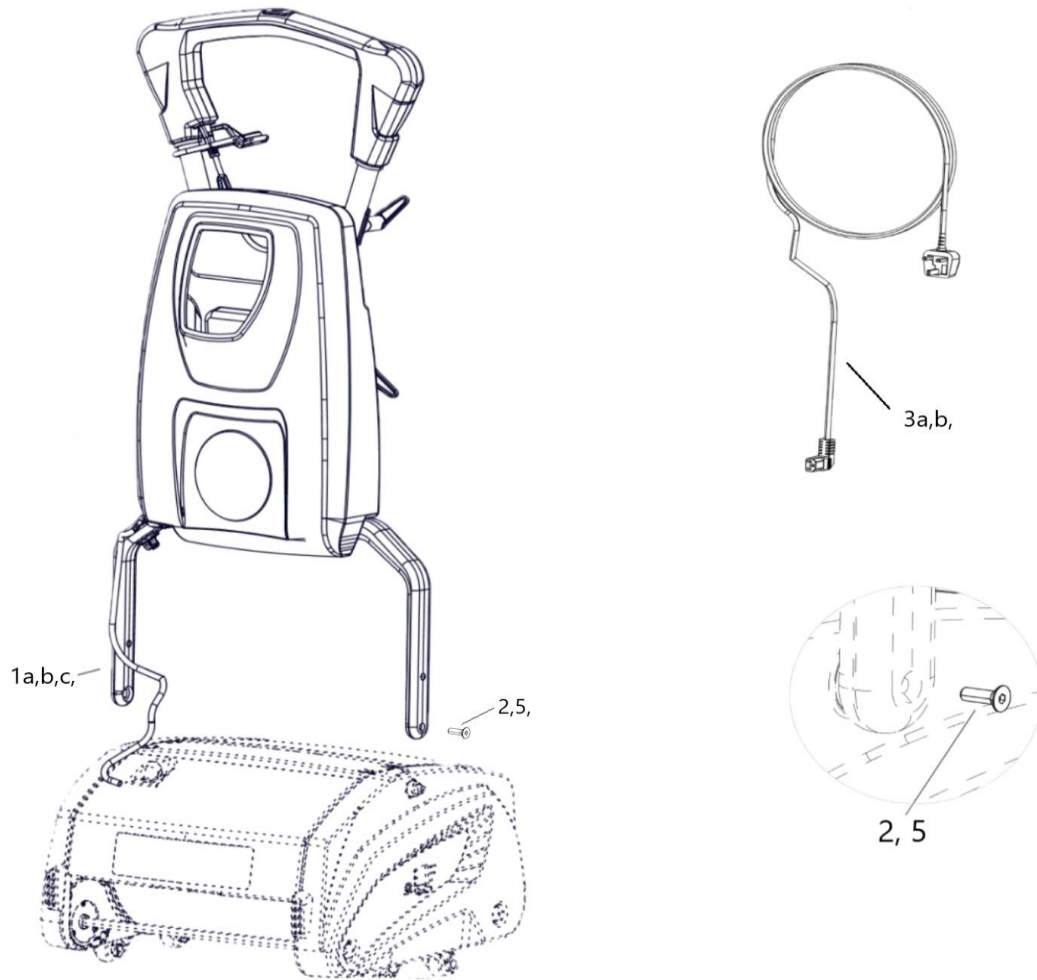

Tacony CFC	MultiWash PRO 240/340/440	
Part Number:	MWPRO.....	
Series:	B	
Date:	04-May-23	
Reference Drawing Number:		
Reference Drawing Issue:	I	
Modified By:	J.Clarke	
Service Parts List Issue:	I	ECN #
Description of Change:	Changes to Power Connector	-

Ref. No.	Part No.	Part Description	Qty
		Mw Pro 240, 340, & 440 - Assy	
Ia	90-0905-0000	Handle Assy Complete- 24	1
Ib	90-0906-0000	Handle Assy Complete- 34	1
Ic	90-0907-0000	Handle Assy Complete- 44	1
2	90-0856-0000	Hex Soc Head Cap Screw - Ss304 - M4 X 10	2
3a	90-0299-0500	Power Cord Uk Teal	1
3b	90-0273-0500	Power Cord Euro Teal	1
5	90-0999-0000	Washer Handle	2