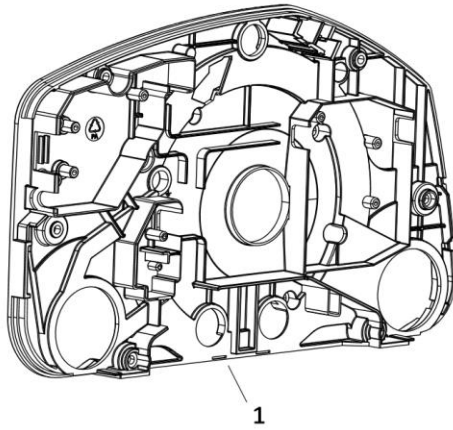

Tacony CFC		CHASSIS - HOUSING IDLE ASSY	
Drawing Number:			
Machine	MWPRO240..../340..../440....		
Date:	04/05/2023	Description of Change	ECN No.
Drawing Issue:	B		
Modified By:	J. CLARKE