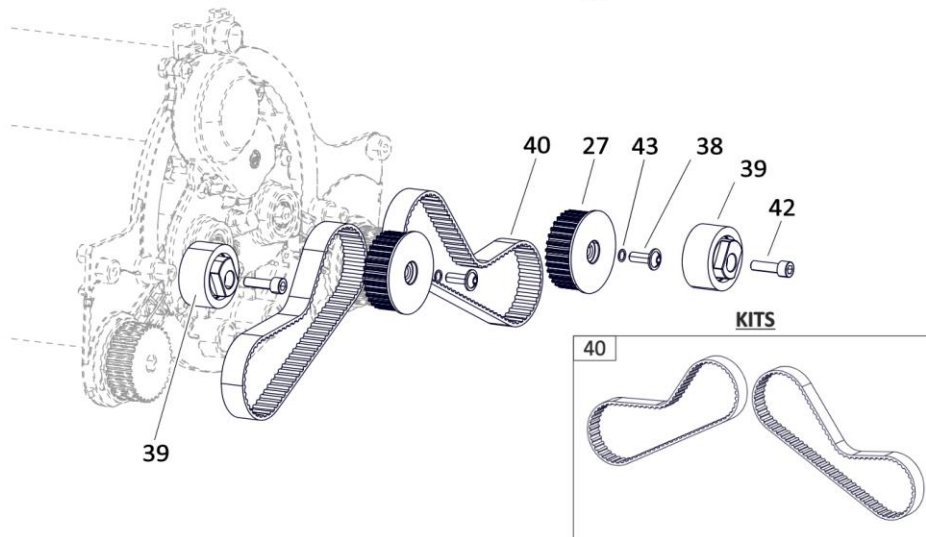

Tacony CFC	CHASSIS - BASE ASSEMBLY - 240, 340 & 440		
Drawing Number:			
Machine	MWPRO240..../340..../440....		
Date:	04/05/2023	Description of Change	ECN No.
Drawing Issue:	B		
Modified By:	J. CLARKE