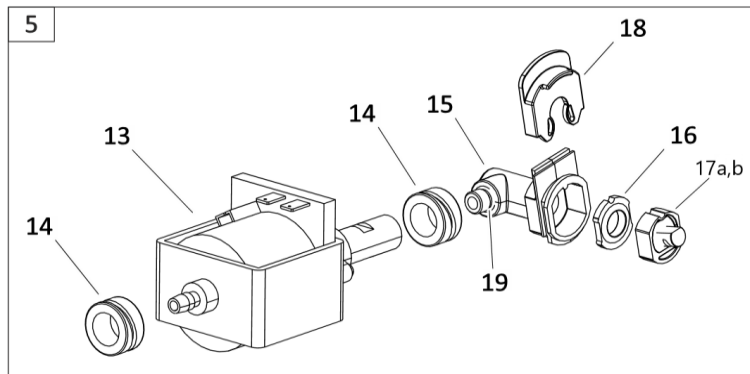

Tacony CFC		PUMP HOUSING 340, 440	
Drawing Number:			
Machine	MWPRO240..../340...../440.....		
Date:	04/05/2023	Description of Change	ECN No.
Drawing Issue:	B		
Modified By:	J. CLARKE