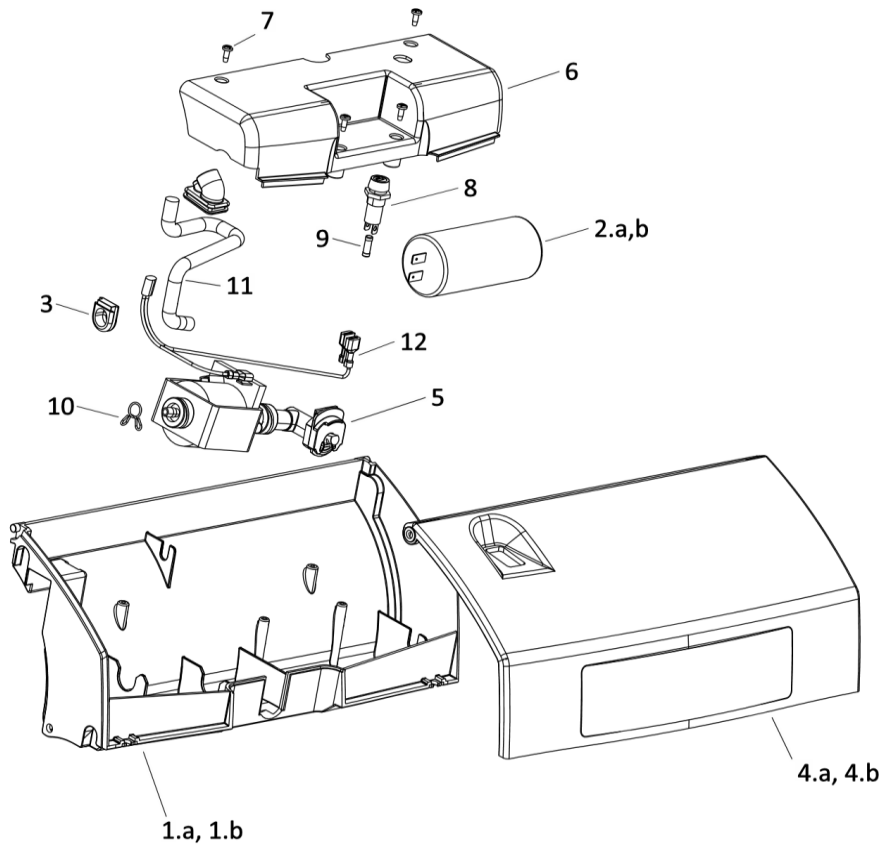

Tacony CFC		PUMP HOUSING 340, 440	
Drawing Number:			
Machine	MWPRO240..../340...../440.....		
Date:	04/05/2023	Description of Change	ECN No.
Drawing Issue:	B		
Modified By:	J. CLARKE